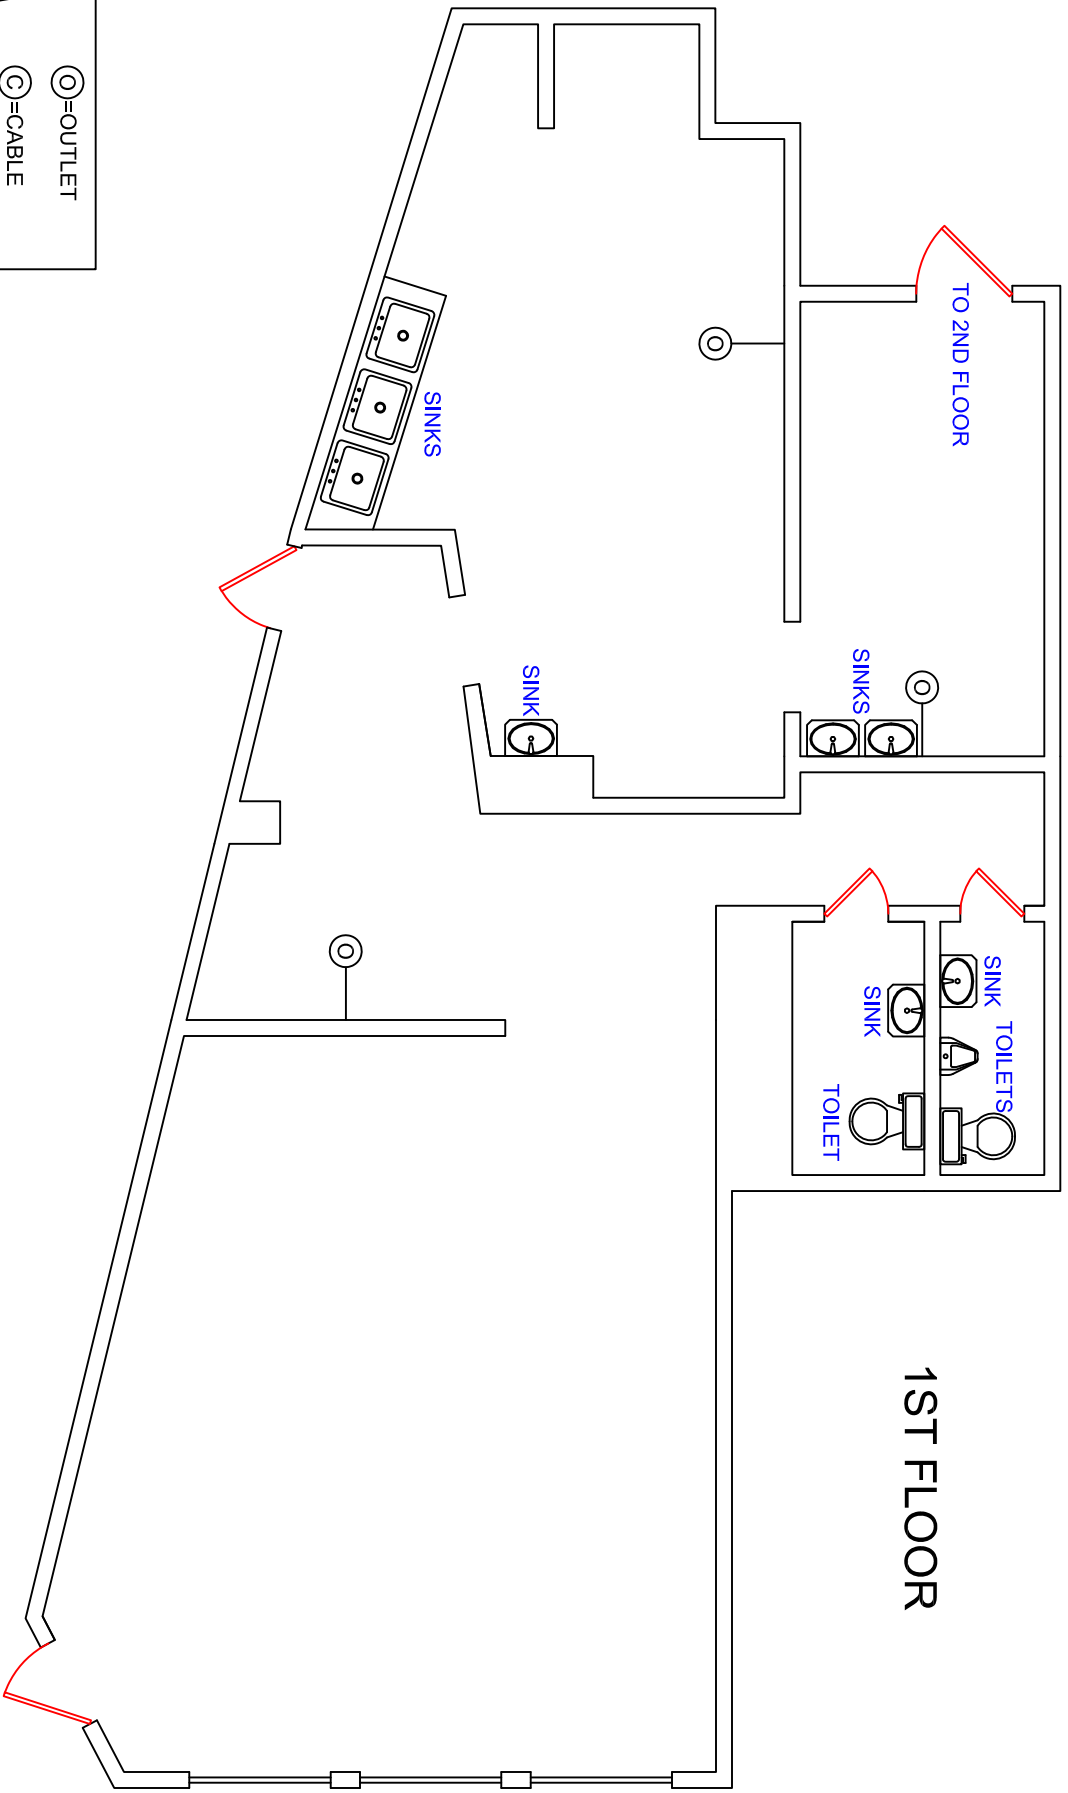

2247 NORTH HIGH ST.

Legend for symbols and scale:

- ⊙=OUTLET
- ⊙=CABLE
- Ⓣ=TELEPHONE
- Ⓜ=INTERNET
- ***=OPTIONALLY PROVIDED

Scale: 0, 3, 6, 12

North arrow pointing up.